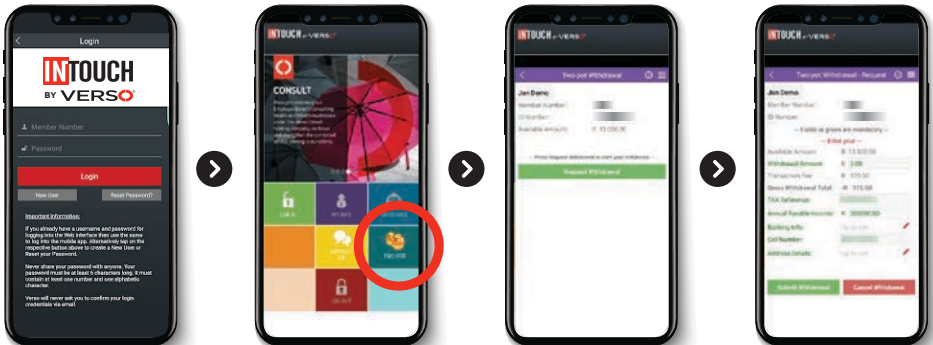

TWO-POT RETIREMENT SYSTEM

Easily and securely access your Two Pot Savings values and also apply for your Two Pot Withdrawal via the Verso website or mobile app.

Accessing the InTouch Mobile App from your cell phone:

1. **Download** the Intouch Mobile app from your app store.
2. Open the **Intouch** on your mobile
3. Tap on LOG IN, enter your login details, and press “**Login.**”
4. If you are a first-time user, tap on “Register”
5. Once logged in, tap on the **2 honey pots** to view your savings component or to initiate your Two-Pot withdrawal.